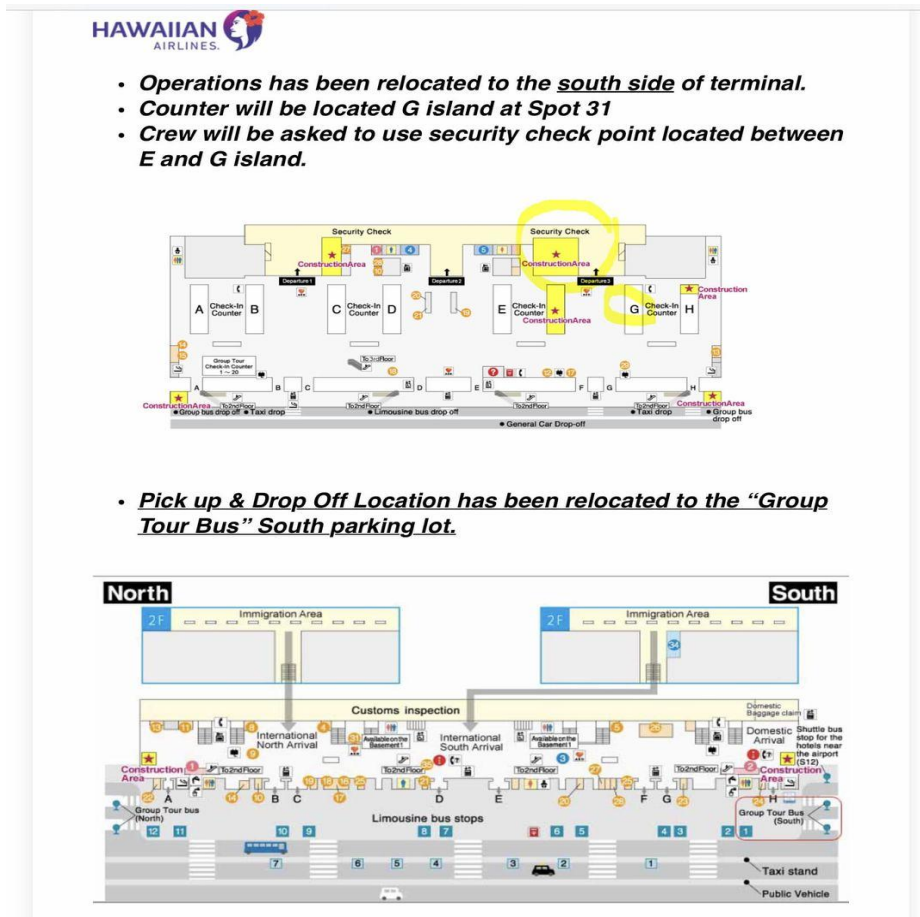

Hotel & Transportation Committee

Hawaiian Airlines Association of Flight Attendants - CWA

June 3, 2023

Re: Kansai, Japan - Transportation Pick-Up and Drop-Off At Kansai Airport

Dear Flight Attendants,

I have just been advised that effective immediately, the transportation pick up and drop off locations at the Kansai Airport have changed along with the location of our check in counter and security checkpoint areas. Please see the attached diagram for new locations at KIX and plan accordingly.